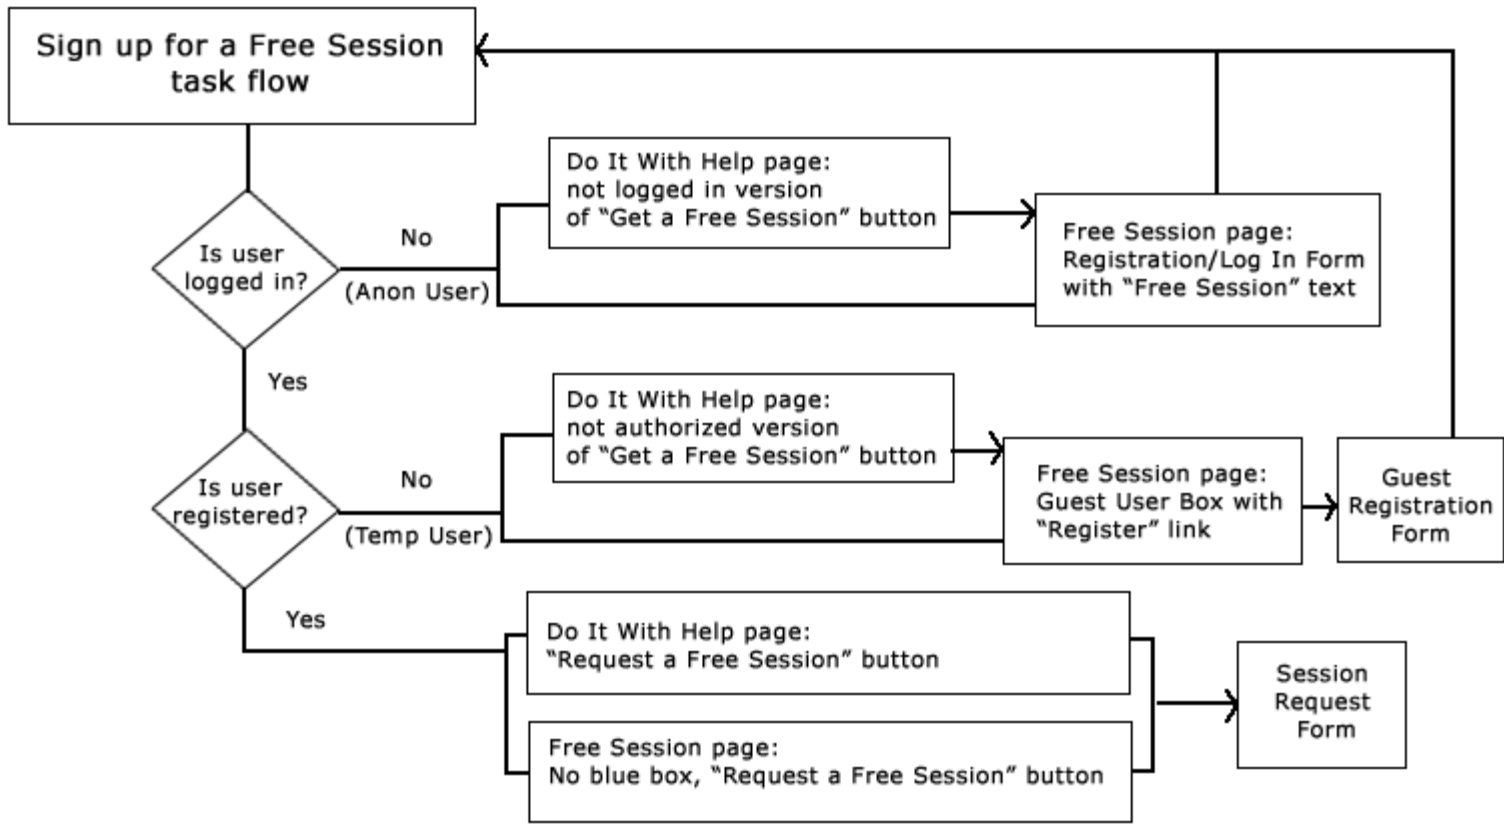

HotDoodle Task Flows

CURRENT LOGIN/REGISTER TASK FLOW: SITE-WIDE